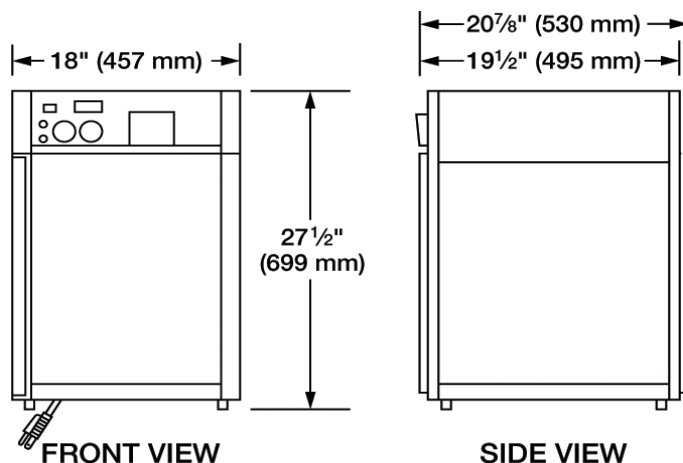

Broaster® To Go Authentic Pizza Heated Merchandiser

- **Adjustable** – Easily changeable heat control with digital temperature monitor for keeping crispy foods crispy.
- **Versatile** – Designed to accommodate a wide range of Broaster® products.
- **Convenient** – Models are available with one door for a full-service operation and two doors for convenient grab 'n go meals.
- **Flexible** – These units are suitable for restaurants, pizzerias, convenience stores, snack bars, and kiosks.
- **Sleek Design** – The stylish rounded design of these holding cabinets features tempered glass sides and doors for a full-view display.
- **Safety** – A shatter-resistant incandescent light enhances product appeal while keeping foods safe from shattering bulbs.

SPECIFICATIONS

Part No.	Type	Rack Style	W	D	H	Shipping Weight
93443	1 Door	Rotating Circular Rack with Motor	19-3/8" (492mm)	20-7/8" (530mm)	28-5/8" (727mm)	80 lb. (36 kg)
93442	1 Door	Stationary Multi-Purpose Rack	19-3/8" (492mm)	20-7/8" (530mm)	28-5/8" (727mm)	82 lb. (37 kg)
93441	2 Doors	Stationary Multi-Purpose Rack	19-3/8" (492mm)	22" (559mm)	28-5/8" (727mm)	88 lb. (40 kg)

ENERGY REQUIREMENTS

120V, 1 Phase, 60 Hz, 1420 Watts, 11.8 Amps

ADDITIONAL FEATURES

- Factory installed cord with NEMA 5-15 plug
- Digital temperature monitor
- Single- or double-sided opening models
- Can accommodate up to 15" (381 mm) pizzas
- Easy access to electrical components and controls
- Small footprint fits virtually anywhere